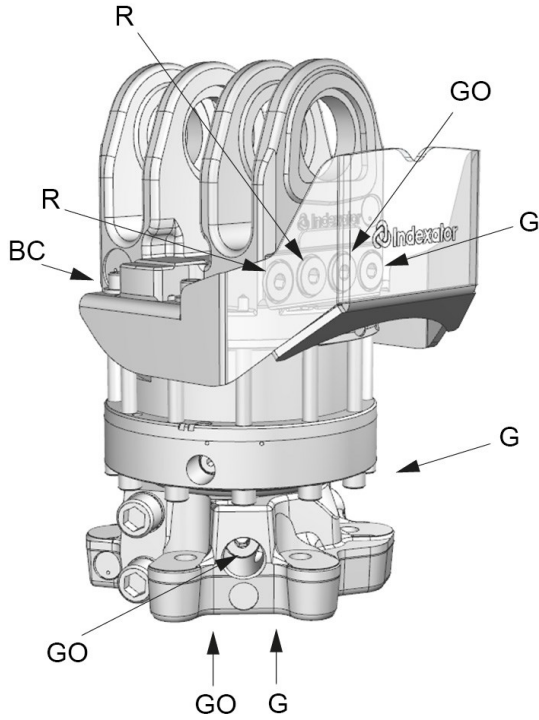

# G 171 Y BC

Part No.: 7214086

- Protected Hose Routing
- BC<sup>1</sup>

Upper connection	Lower connection
G 1/2	G 1/2

A: MPB1	B: MPB	C: Ø173 mm	D: Ø17 mm	F: 40 mm	H: 352 mm	K: 42 mm	L: Ø248 mm	M: 172 mm	N: 6 mm
------------	-----------	---------------	--------------	-------------	--------------	-------------	---------------	--------------	------------

60.7 kg	360°	Max 160 kN	Max 50 kN	3300 Nm	Max 35 l/min	Max 25 MPa	Max 25 MPa	Max 25 MPa	Max 25 MPa

<sup>1</sup> BC means that the product is purpose built for hydraulic control of the MPB1 brake.

Rotator suitable for MPB swing dampers.