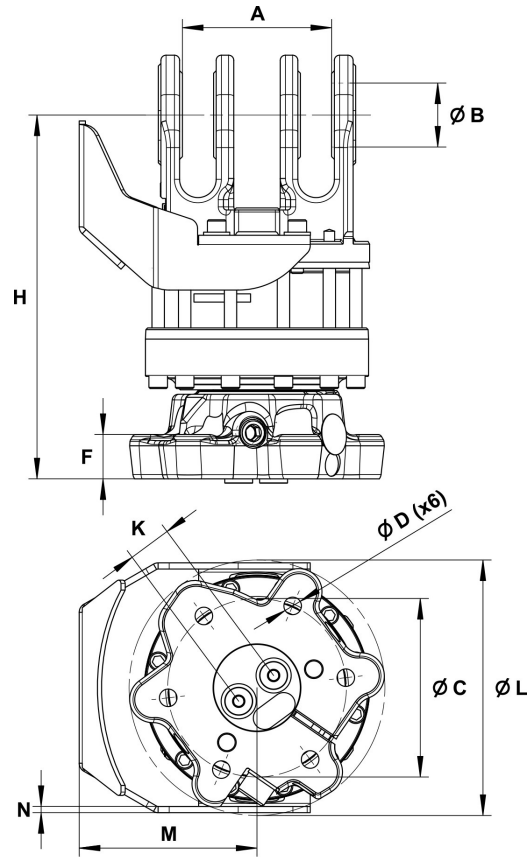

# G 171 Y BC

Part No.: 7214086

- Protected Hose Routing
- BC<sup>1</sup>

Upper connection	Lower connection
G 1/2	G 1/2

A: MPB1	B: MPB	C: Ø173 mm	D: Ø17 mm	F: 40 mm	H: 352 mm	K: 42 mm	L: Ø248 mm	M: 172 mm	N: 6 mm
------------	-----------	---------------	--------------	-------------	--------------	-------------	---------------	--------------	------------

60.7 kg	360°	Max 160 kN	Max 50 kN	3300 Nm	Max 35 l/min	Max 25 MPa	Max 25 MPa	Max 25 MPa	Max 25 MPa

<sup>1</sup> BC means that the product is purpose built for hydraulic control of the MPB1 brake.

Rotator suitable for MPB swing dampers.